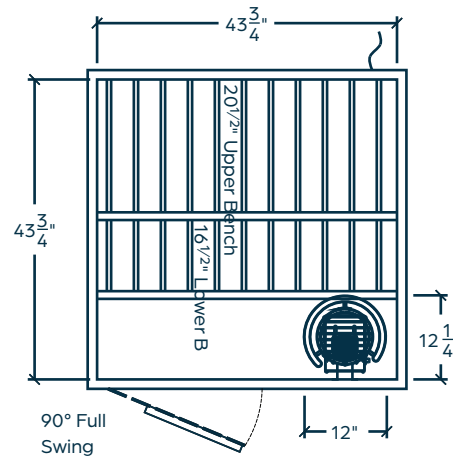

WiFi

Bluetooth

20- & 15-amp available

TECHNICAL

Dimensions: 48"W x 48"D x 80"H

Weight: ~438 lbs.

Electrical: 120 V Plug-In, 15- & 20-amp Models Available

CONSTRUCTION

Controls: 5 years

ETL Listed for Safety

Peace-of-mind for you and your loved ones.

finnleo

EXTERIOR FRONT WALL

INTERIOR LEFT WALL

TOP DOWN VIEW

(w/ Interior Measurements)

Notes:

Dealer Contact Information:

Hallmark HM44

PORTABLE SAUNA

Version: V4
 Part Number:
 9806-6810 (15-amp); 1.7 kW
 9806-6820 (20-amp); 2.2 kW
 Heater Model: Piccolo Mini
 Control Type: SL2-WiFi

Voltage: 120
 Phase: 1
 Amps: 15 or 20
 Watts: 1700 or 2100
 Cord Length: 6'

Ext. Wood: Canadian Hemlock
 Int. Wood: Canadian Hemlock
 Door Type: All-Glass Bronze Tint
 Door Dimensions: 24" x 69"
 SQ. Footage: 13.3

CU. Footage: 83.8
 Lighting Type: In-Backrest LED
 Largest Panel Size: 48" x 80"
 Drawing Rev. Date: 2-8-2024
 Shipping Weight (Palletized): ~513 lbs.