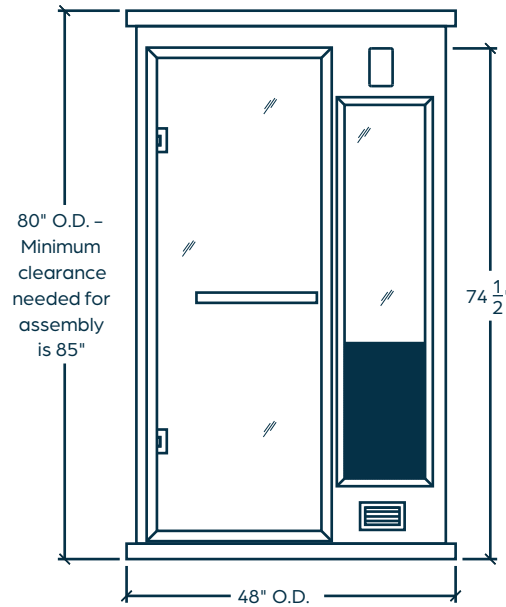

WiFi

Bluetooth

20- & 15-amp available

TECHNICAL

Dimensions: 48"W x 48"D x 80"H

Weight: ~438 lbs.

Electrical: 120 V Plug-In, 15- & 20-amp Models Available

CONSTRUCTION

Clear Canadian Hemlock construction

Finnish-engineered heating system

"Pin & Hook" wall attachment system

3" side and 5" overhead clearance required for installation

WARRANTY

Electric Heater: 5 years

Wood Cabinet: 5 years

Controls: 5 years

ETL Listed for Safety

Peace-of-mind for you and your loved ones.

finnleo

EXTERIOR FRONT WALL

INTERIOR LEFT WALL

TOP DOWN VIEW

(w/ Interior Measurements)

Ext. Wood: Canadian Hemlock
 Int. Wood: Canadian Hemlock
 Door Type: All-Glass Bronze Tint
 Door Dimensions: 24" x 69"
 SQ. Footage: 13.3

CU. Footage: 83.8
 Lighting Type: In-Backrest LED
 Largest Panel Size: 48" x 80"
 Drawing Rev. Date: 2-8-2024
 Shipping Weight (Palletized): ~513 lbs.