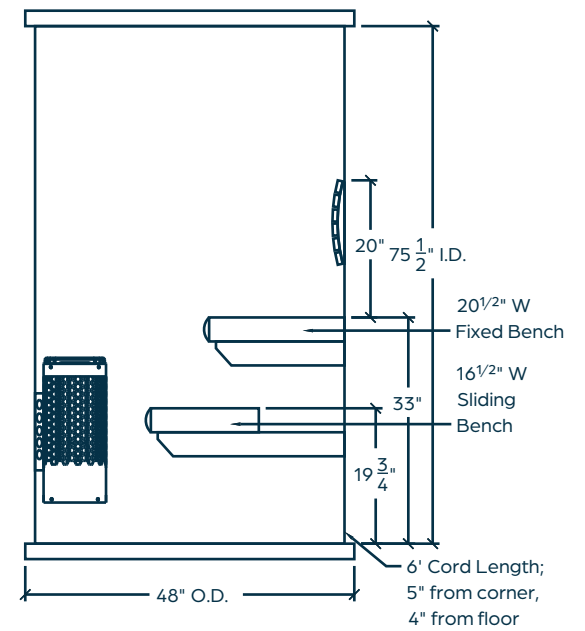

WiFi

Bluetooth

20- & 15-amp available

TECHNICAL

Dimensions: 48"W x 48"D x 80"H

Weight: ~438 lbs.

Electrical: 120 V Plug-In, 15- & 20-amp Models Available

CONSTRUCTION

Clear Canadian Hemlock construction

Finnish-engineered heating system

"Pin & Hook" wall attachment system

3" side and 5" overhead clearance required for installation

WARRANTY

Electric Heater: 5 years

Wood Cabinet: 5 years

Controls: 5 years

ETL Listed for Safety

Peace-of-mind for you and your loved ones.

finnleo

EXTERIOR FRONT WALL

INTERIOR LEFT WALL

TOP DOWN VIEW

(w/ Interior Measurements)

Ext. Wood: Canadian Hemlock
 Int. Wood: Canadian Hemlock
 Door Type: All-Glass Bronze Tint
 Door Dimensions: 24" x 69"
 SQ. Footage: 13.3

CU. Footage: 83.8
 Lighting Type: In-Backrest LED
 Largest Panel Size: 48" x 80"
 Drawing Rev. Date: 2-8-2024
 Shipping Weight (Palletized): ~513 lbs.