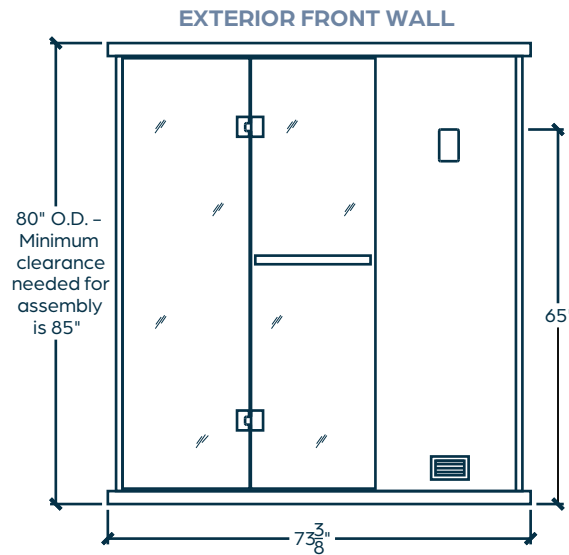

Notes:

Dealer Contact Information:

Hallmark HM46

PORTABLE SAUNA

Version: V4
Part Number: 9806-6720
Heater Model: Designer-SL2 x.x kW
Control Type: SL2-WiFi
Voltage: 240

Phase: 1
Amps: 18.8
Watts: 4500
Ext. Wood: Canadian Hemlock
Int. Wood: Canadian Hemlock

Cord Length: N/A
Door Type: All-Glass Bronze Tint
Door Dimensions: 21⁵/₈" x 73"
SQ. Footage: 21.6
CU. Footage: 136.1

Lighting Type: In-Backrest LED
Largest Panel Size: 73³/₈" x 49¹/₄"
Drawing Rev. Date: 4-27-2022
Shipping Weight (Palletized): ~711 lbs.

*Finnleo / Sauna360 reserves the right to make changes to these measurements from time to time without notice.