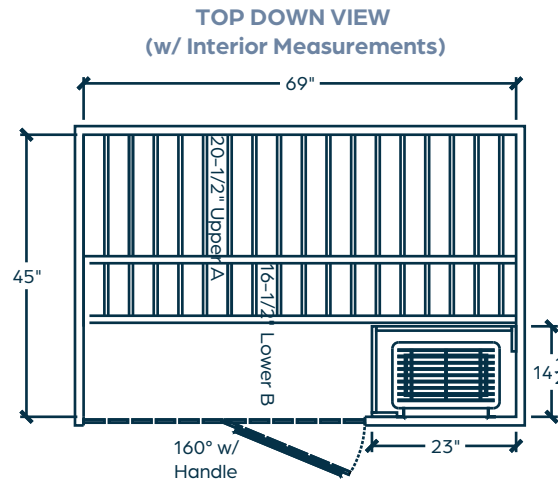

Notes:

Dealer Contact Information:

Hallmark HM46

PORTABLE SAUNA

Version: V4
Part Number: 9806-6720
Heater Model: Designer-SL2 x.x kW
Control Type: SL2-WiFi
Voltage: 240

Phase: 1
Amps: 18.8
Watts: 4500
Ext. Wood: Canadian Hemlock
Int. Wood: Canadian Hemlock

Cord Length: N/A
Door Type: All-Glass Bronze Tint
Door Dimensions: 21⁵/₈" x 73"
SQ. Footage: 21.6
CU. Footage: 136.1

Lighting Type: In-Backrest LED
Largest Panel Size: 73³/₈" x 49¹/₄"
Drawing Rev. Date: 4-27-2022
Shipping Weight (Palletized): ~711 lbs.

*Finnleo / Sauna360 reserves the right to make changes to these measurements from time to time without notice.