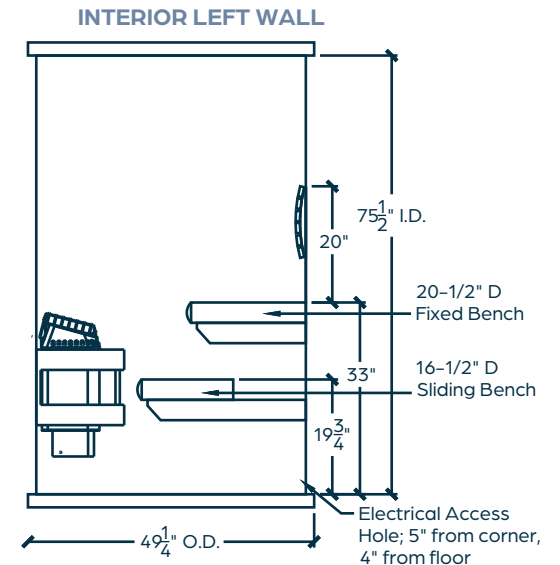

Notes:

Dealer Contact Information:

Hallmark HM46

PORTABLE SAUNA

Version: V4
Part Number: 9806-6720
Heater Model: Designer-SL2 x.x kW
Control Type: SL2-WiFi
Voltage: 240

Phase: 1
Amps: 18.8
Watts: 4500
Ext. Wood: Canadian Hemlock
Int. Wood: Canadian Hemlock

Cord Length: N/A
Door Type: All-Glass Bronze Tint
Door Dimensions: 21⁵/₈" x 73"
SQ. Footage: 21.6
CU. Footage: 136.1

Lighting Type: In-Backrest LED
Largest Panel Size: 73³/₈" x 49¹/₄"
Drawing Rev. Date: 4-27-2022
Shipping Weight (Palletized): ~711 lbs.

*Finnleo / Sauna360 reserves the right to make changes to these measurements from time to time without notice.