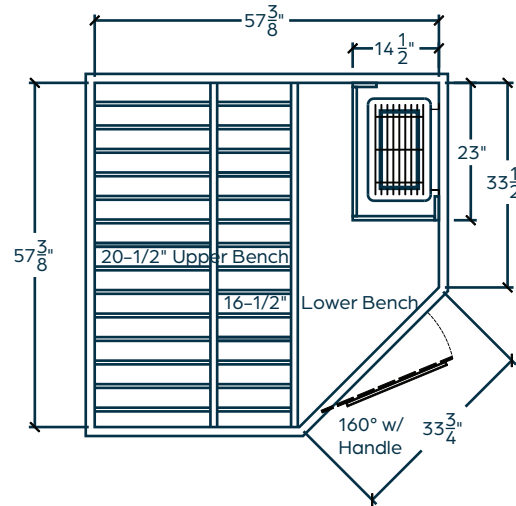

5'x5' Traditional, Portable Sauna

This corner unit sauna is designed to minimize the floor space

it requires in your home, yet it maximizes its interior space to seat 2-3 people comfortably. The HM55c is a 5-sided unit, with an all-glass door and two oversized windows that create openness despite its small footprint.

WiFi

Bluetooth

TECHNICAL

Dimensions: 60^{5/8}" W x 60^{5/8}" D x 80" H

Weight: ~597 lbs.

Electrical: 30-amp 240v. hardwire

CONSTRUCTION

Clear Canadian Hemlock construction

Peace-of-mind for you and your loved ones.

finnleo

EXTERIOR FRONT VIEW

INTERIOR BACK WALL

TOP DOWN VIEW
(w/ Interior Measurements)

Notes:

Dealer Contact Information:

Hallmark HM55c

PORTABLE SAUNA

Version: V4
 Part Number: 9806-6660
 Heater Model: Designer-SL2 x.x kW
 Control Type: SL2-WiFi
 Voltage: 240

Phase: 1
 Amps: 18.8
 Watts: 4500
 Ext. Wood: Canadian Hemlock
 Int. Wood: Canadian Hemlock