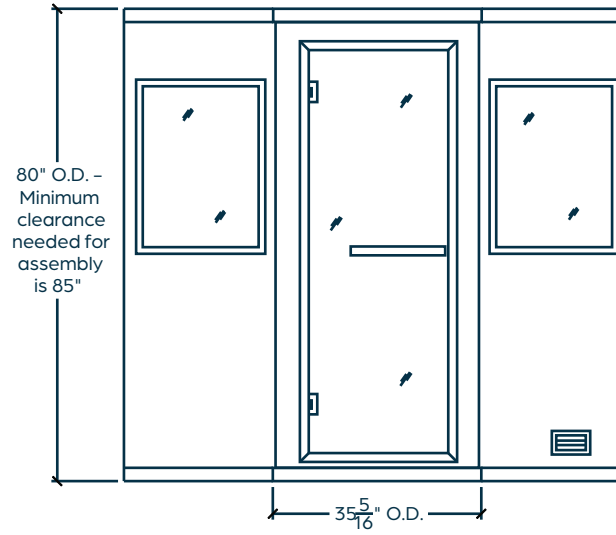

5'x5' Traditional, Portable Sauna

This corner unit sauna is designed to minimize the floor space

it requires in your home, yet it maximizes its interior space to seat 2-3 people comfortably. The HM55c is a 5-sided unit, with an all-glass door and two oversized windows that create openness despite its small footprint.

WiFi

Bluetooth

TECHNICAL

Dimensions: 60^{5/8}" W x 60^{5/8}" D x 80" H

Weight: ~597 lbs.

Electrical: 30-amp 240v. hardwire

CONSTRUCTION

Clear Canadian Hemlock construction

Finnish-engineered heating system

"Pin & Hook" wall attachment system

3" side and 5" overhead clearance required for installation

WARRANTY

Electric Heater: 5 years

Wood Cabinet: 5 years

Controls: 5 years

ETL Listed for Safety

Peace-of-mind for you and your loved ones.

finnleo

EXTERIOR FRONT VIEW

INTERIOR BACK WALL

TOP DOWN VIEW
(w/ Interior Measurements)

Notes:

Dealer Contact Information:

Hallmark HM55c