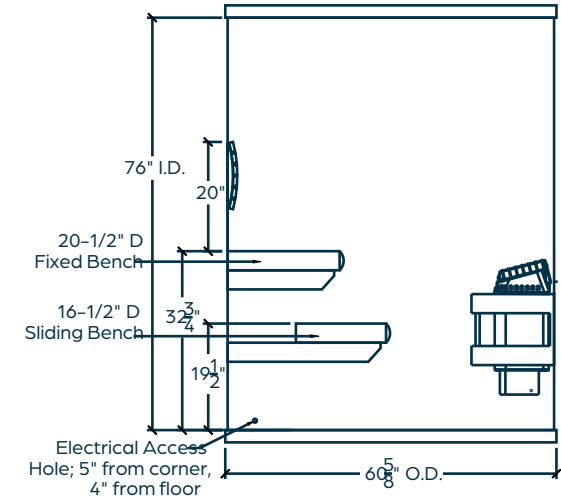

WiFi

Bluetooth

TECHNICAL

Dimensions: 60^{5/8}" W x 60^{5/8}" D x 80" H

Weight: ~597 lbs.

Electrical: 30-amp 240v. hardwire

CONSTRUCTION

Clear Canadian Hemlock construction

Finnish-engineered heating system

"Pin & Hook" wall attachment system

3" side and 5" overhead clearance required for installation

WARRANTY

Electric Heater: 5 years

Wood Cabinet: 5 years

Controls: 5 years

ETL Listed for Safety

Peace-of-mind for you and your loved ones.

finnleo

EXTERIOR FRONT VIEW

INTERIOR BACK WALL

TOP DOWN VIEW
(w/ Interior Measurements)

Notes:

Dealer Contact Information:

Hallmark HM55c

Cord Length: N/A
 Door Type: All-Glass Bronze Tint
 Door Dimensions: 23⁵/₈" x 68¹/₄"
 SQ. Footage: 21.2
 CU. Footage: 133.6

Lighting Type: In-Backrest LED
 Largest Panel Size: 60⁵/₈" x 60"
 Drawing Rev. Date: 4-27-2022
 Shipping Weight (Palletized): ~672 lbs.