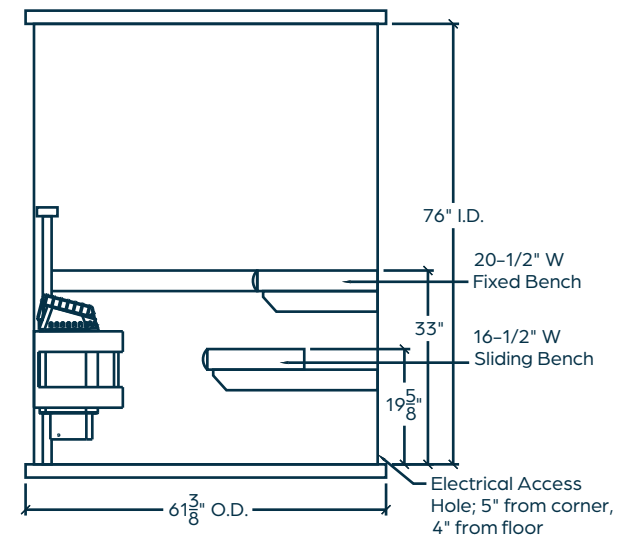

WiFi

Bluetooth

TECHNICAL

Dimensions: 85^{3/8}" W x 61^{3/8}" D x 80" H

Weight: ~800 lbs.

Electrical: 30-amp 240v. hardwire

CONSTRUCTION

Clear Canadian Hemlock construction

Finnish-engineered heating system

"Pin & Hook" wall attachment system

3" side and 5" overhead clearance required for installation

WARRANTY

Electric Heater: 5 years

Wood Cabinet: 5 years

Controls: 5 years

ETL Listed for Safety

Peace-of-mind for you and your loved ones.

EXTERIOR FRONT WALL

INTERIOR LEFT WALL

TOP DOWN VIEW
(w/ Interior Measurements)

Notes:

Dealer Contact Information:

Hallmark HM57

PORTABLE SAUNA

Version: V4
 Part Number: 9806-6740
 Heater Model: Designer-SL2 6.0 kW
 Control Type: SL2-WiFi
 Voltage: 240

Phase: 1
 Amps: 25
 Watts: 6000
 Ext. Wood: Canadian Hemlock
 Int. Wood: Canadian Hemlock

Cord Length: N/A
 Door Type: All-Glass Bronze Tint
 Door Dimensions: 21⁵/₈" x 73"
 SQ. Footage: 32.2
 CU. Footage: 201.3