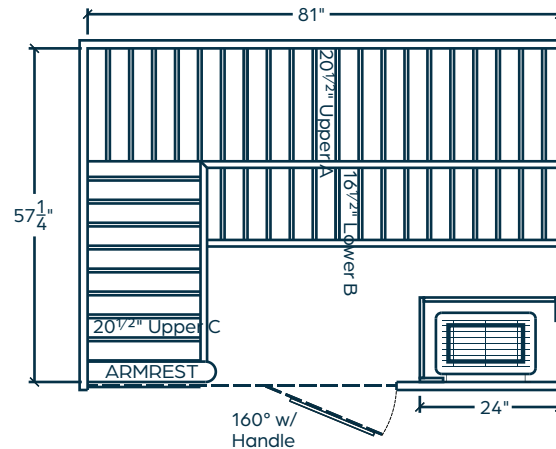

WiFi

Bluetooth

TECHNICAL

Dimensions: 85^{3/8}" W x 61^{3/8}" D x 80" H

Weight: ~800 lbs.

Electrical: 30-amp 240v. hardwire

CONSTRUCTION

Clear Canadian Hemlock construction

Peace-of-mind for you and your loved ones.

EXTERIOR FRONT WALL

INTERIOR LEFT WALL

TOP DOWN VIEW
(w/ Interior Measurements)

Notes:

Dealer Contact Information:

Hallmark HM57

PORTABLE SAUNA

Version: V4
 Part Number: 9806-6740
 Heater Model: Designer-SL2 6.0 kW
 Control Type: SL2-WiFi
 Voltage: 240

Phase: 1
 Amps: 25
 Watts: 6000
 Ext. Wood: Canadian Hemlock
 Int. Wood: Canadian Hemlock

Cord Length: N/A
 Door Type: All-Glass Bronze Tint
 Door Dimensions: 21⁵/₈" x 73"
 SQ. Footage: 32.2
 CU. Footage: 201.3

Lighting Type: In-Backrest LED
 Largest Panel Size: 85³/₈" x 61³/₈"
 Drawing Rev. Date: 4-27-2022
 Shipping Weight (Palletized): ~875 lbs.

*Finnleo / Sauna360 reserves the right to make changes to these measurements from time to time without notice.