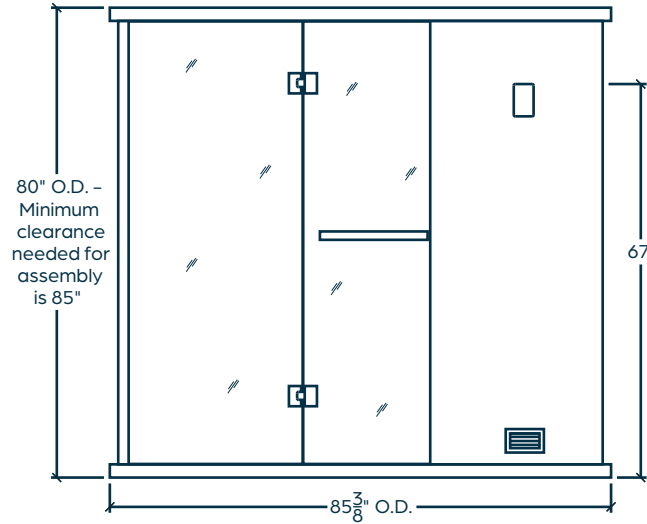

WiFi

Bluetooth

TECHNICAL

Dimensions: 85^{3/8}" W x 61^{3/8}" D x 80" H

Weight: ~800 lbs.

Electrical: 30-amp 240v. hardwire

CONSTRUCTION

Clear Canadian Hemlock construction

Finnish-engineered heating system

"Pin & Hook" wall attachment system

3" side and 5" overhead clearance required for installation

WARRANTY

Electric Heater: 5 years

Wood Cabinet: 5 years

Controls: 5 years

ETL Listed for Safety

Peace-of-mind for you and your loved ones.

EXTERIOR FRONT WALL

INTERIOR LEFT WALL

TOP DOWN VIEW
(w/ Interior Measurements)

Notes:

Dealer Contact Information:

Hallmark HM57

PORTABLE SAUNA

Version: V4
 Part Number: 9806-6740
 Heater Model: Designer-SL2 6.0 kW
 Control Type: SL2-WiFi
 Voltage: 240

Phase: 1
 Amps: 25
 Watts: 6000
 Ext. Wood: Canadian Hemlock
 Int. Wood: Canadian Hemlock

Cord Length: N/A
 Door Type: All-Glass Bronze Tint
 Door Dimensions: 21⁵/₈" x 73"
 SQ. Footage: 32.2
 CU. Footage: 201.3