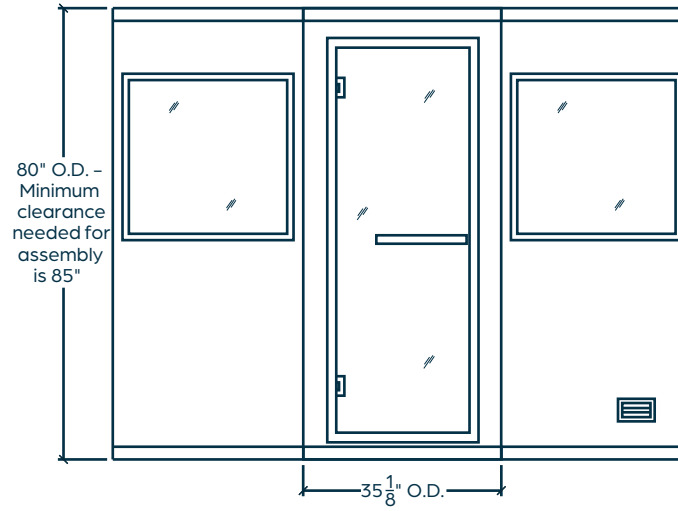

## TECHNICAL

Dimensions: 72<sup>9</sup>/<sub>16</sub>" W x 72<sup>9</sup>/<sub>16</sub>" D x 80" H

Weight: ~783lbs.

Electrical: 30-amp 240v. hardwire

# finnleo

EXTERIOR FRONT WALL

INTERIOR BACK WALL

TOP DOWN VIEW  
(w/ Interior Measurements)

**Notes:**

---

---

---