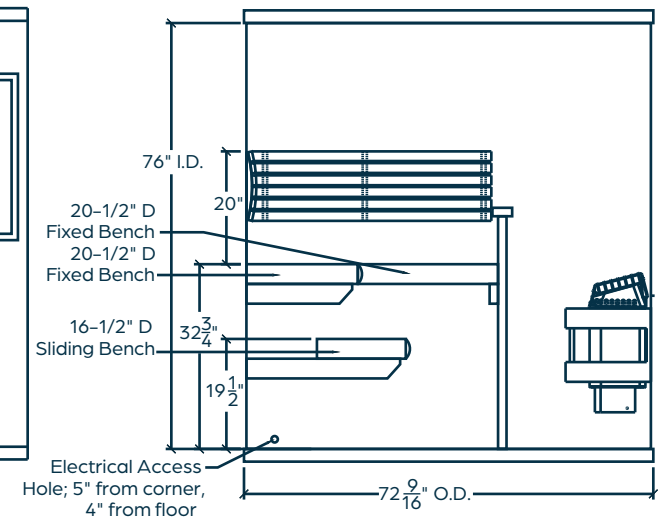

## TECHNICAL

Dimensions: 72<sup>9</sup>/<sub>16</sub>" W x 72<sup>9</sup>/<sub>16</sub>" D x 80" H

Weight: ~783lbs.

Electrical: 30-amp 240v. hardwire

## CONSTRUCTION

Clear Canadian Hemlock construction

Finnish-engineered heating system

"Pin & Hook" wall attachment system

3" side and 5" overhead clearance required for installation

# finnleo

EXTERIOR FRONT WALL

INTERIOR BACK WALL

TOP DOWN VIEW  
(w/ Interior Measurements)

**Notes:**

---

---

---