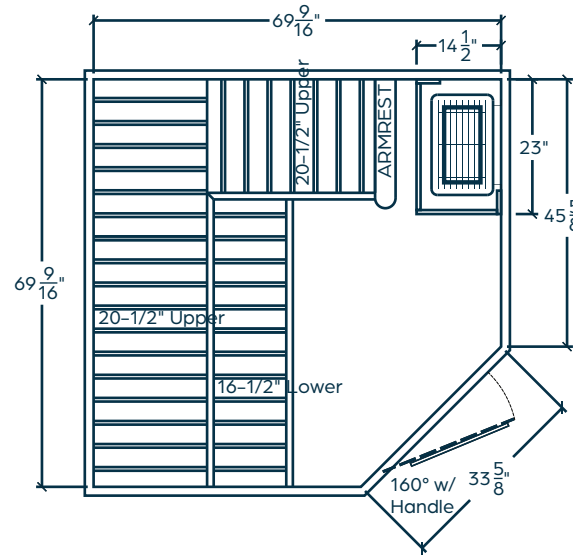

## 6'x6' Traditional, Portable Sauna

This 5-sided sauna best fits in a corner, minimizing floor space with an impressive seating capacity of up to four people. Or, two can comfortably lie down across the expansive L-shaped bench. Two large windows welcome you in and make **interior space feel large and open**.

## TECHNICAL

Dimensions: 72<sup>9</sup>/<sub>16</sub>" W x 72<sup>9</sup>/<sub>16</sub>" D x 80" H

Weight: ~783lbs.

Electrical: 30-amp 240v. hardwire

# finnleo

EXTERIOR FRONT WALL

INTERIOR BACK WALL

TOP DOWN VIEW  
(w/ Interior Measurements)

**Notes:**

---

---

---

Cord Length: N/A  
 Door Type: All-Glass Bronze Tint  
 Door Dimensions: 23<sup>9</sup>/<sub>8</sub>" x 68<sup>1</sup>/<sub>4</sub>"  
 SQ. Footage: 31.6  
 CU. Footage: 199.1

Lighting Type: In-Backrest LED  
 Largest Panel Size: 72<sup>9</sup>/<sub>16</sub>" x 72<sup>9</sup>/<sub>16</sub>"  
 Drawing Rev. Date: 4-27-2022  
 Shipping Weight (Palletized): ~858 lbs.