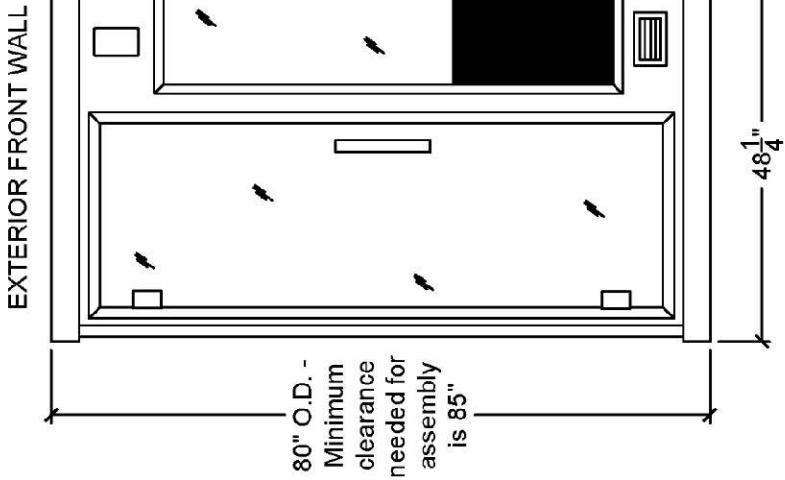

Sauna Model:	IS440
Version:	V4
P/N:	9805-082
Heater Model:	Junior 2.2 kW/Carbon Flex IR
Control Type:	SL2-WiFi
Voltage:	120
Phase:	1
Amps:	20
Watts:	2400
Cord Length:	6'
Ext. Wood:	Canadian Hemlock
Int. Wood:	Canadian Hemlock
Door Type:	All-Glass Bronze Tint
Door Dimensions:	23-5/8" x 68-3/8"
SQ. Footage:	13.4
CU. Footage:	84.4
Lighting Type:	Ceiling Fucks (3)
Largest Panel Size:	48-1/4" x 80"
Drawing Rev. Date:	4-27-2022
Shipping Weight (Approx.):	610 lbs Palletized (in lbs)

* SAUNA360 reserves the right to make changes to these measurements from time to time without notice

PHOTOGRAPHIC VIEW
Customer Approval: X