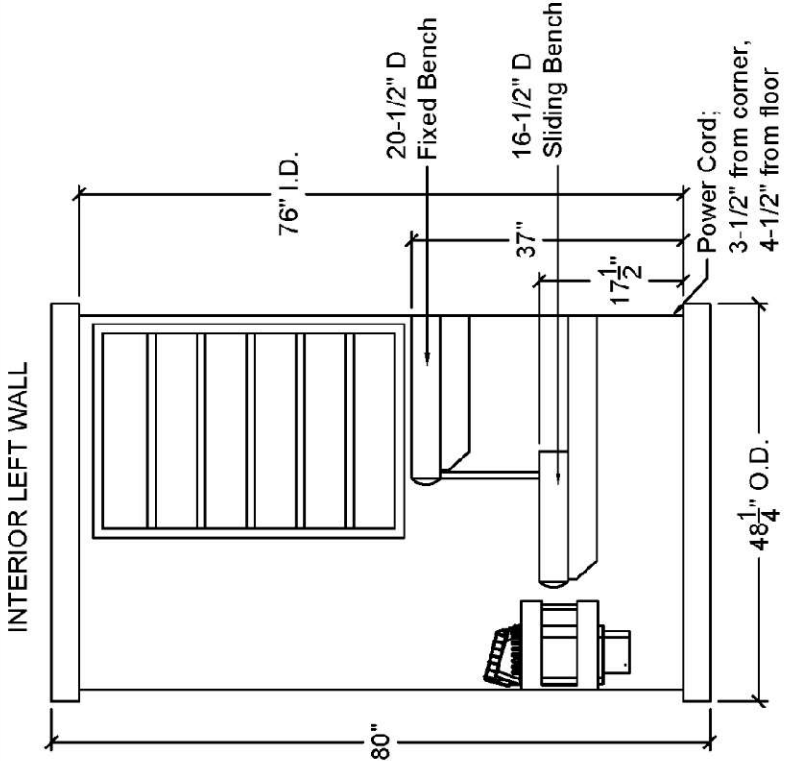

Sauna Model:	IS440
Version:	V4
P/N:	9805-082
Heater Model:	Junior 2.2 kW/Carbon Flex IR
Control Type:	SL2-WiFi
Voltage:	120
Phase:	1
Amps:	20
Watts:	2400
Cord Length:	6'
Ext. Wood:	Canadian Hemlock
Int. Wood:	Canadian Hemlock
Door Type:	All-Glass Bronze Tint
Door Dimensions:	23-5/8" x 68-3/8"
SQ. Footage:	13.4
CU. Footage:	84.4
Lighting Type:	Ceiling Fucks (3)
Largest Panel Size:	48-1/4" x 80"
Drawing Rev. Date:	4-27-2022
Shipping Weight (Approx.):	610 lbs Palletized (in lbs)

* SAUNA360 reserves the right to make changes to these measurements from time to time without notice

PHOTOGRAPHIC VIEW
Customer Approval: X