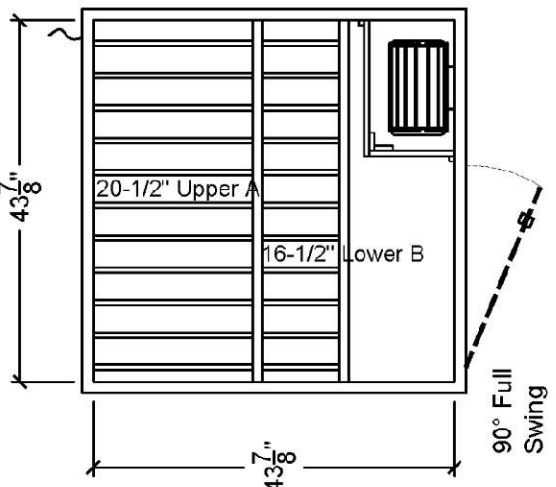

Sauna Model:	IS440
Version:	V4
P/N:	9805-082
Heater Model:	Junior 2.2 kW/Carbon Flex IR
Control Type:	SL2-WiFi
Voltage:	120
Phase:	1
Amps:	20
Watts:	2400
Cord Length:	6'
Ext. Wood:	Canadian Hemlock
Int. Wood:	Canadian Hemlock
Door Type:	All-Glass Bronze Tint
Door Dimensions:	23-5/8" x 68-3/8"
SQ. Footage:	13.4
CU. Footage:	84.4
Lighting Type:	Ceiling Fucks (3)
Largest Panel Size:	48-1/4" x 80"
Drawing Rev. Date:	4-27-2022
Shipping Weight (Approx.):	610 lbs Palletized (in lbs)

* SAUNA360 reserves the right to make changes to these measurements from time to time without notice

PHOTOGRAPHIC VIEW
Customer Approval: X