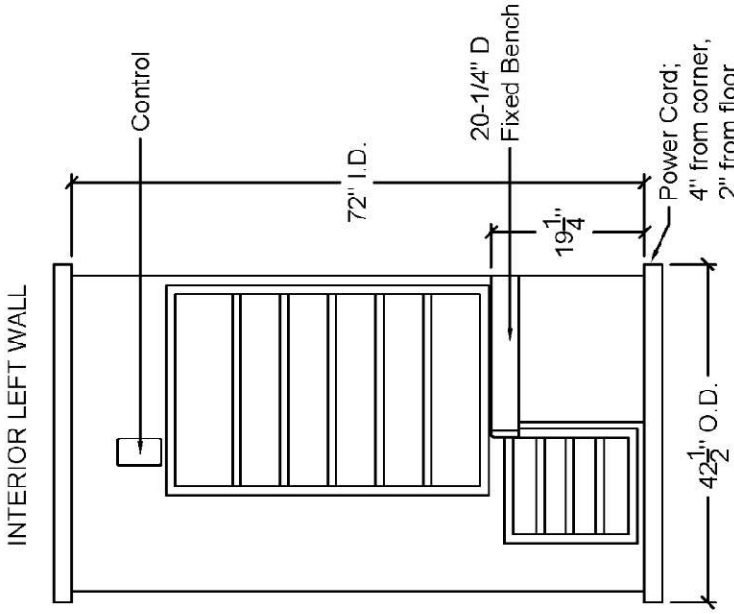

Sauna Model:	S825
Version:	V4
P/N:	9804-433
Heater Model:	CarbonFlex IR
Control Type:	SL2-WiFi
Voltage:	120
Phase:	1
Amps:	20
Watts:	2400
Cord Length:	6'
Ext. Wood:	Canadian Hemlock
Int. Wood:	Canadian Hemlock
Door Type:	All-Glass Bronze Tint
Door Dimensions:	21-5/8" x 70"
SQ. Footage:	16.6
CU. Footage:	99.6
Lighting Type:	Under Bench/Valance
Largest Panel Size:	64-1/4" x 76-1/2"
Drawing Rev. Date:	4-27-2022
Shipping Weight (Approx.):	520 lbs
	Palletized (in lbs)

* SAUNA360 reserves the right to make changes to these measurements from time to time without notice

PHOTOGRAPHIC VIEW
Customer Approval: ☒