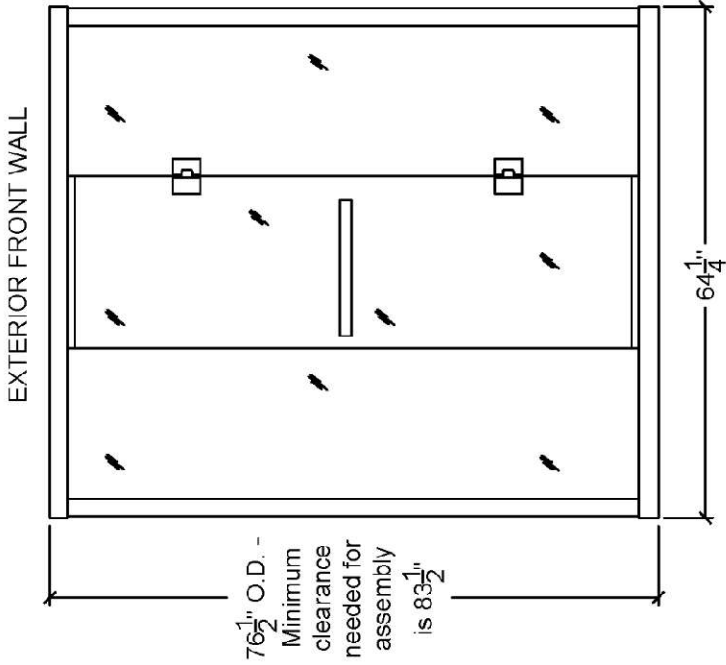

Sauna Model:	S825
Version:	V4
P/N:	9804-433
Heater Model:	CarbonFlex IR
Control Type:	SL2-WiFi
Voltage:	120
Phase:	1
Amps:	20
Watts:	2400
Cord Length:	6'
Ext. Wood:	Canadian Hemlock
Int. Wood:	Canadian Hemlock
Door Type:	All-Glass Bronze Tint
Door Dimensions:	21-5/8" x 70"
SQ. Footage:	16.6
CU. Footage:	99.6
Lighting Type:	Under Bench/Valance
Largest Panel Size:	64-1/4" x 76-1/2"
Drawing Rev. Date:	4-27-2022
Shipping Weight (Approx.):	520 lbs
	Palletized (in lbs)

* SAUNA360 reserves the right to make changes to these measurements from time to time without notice

PHOTOGRAPHIC VIEW
Customer Approval: ☒