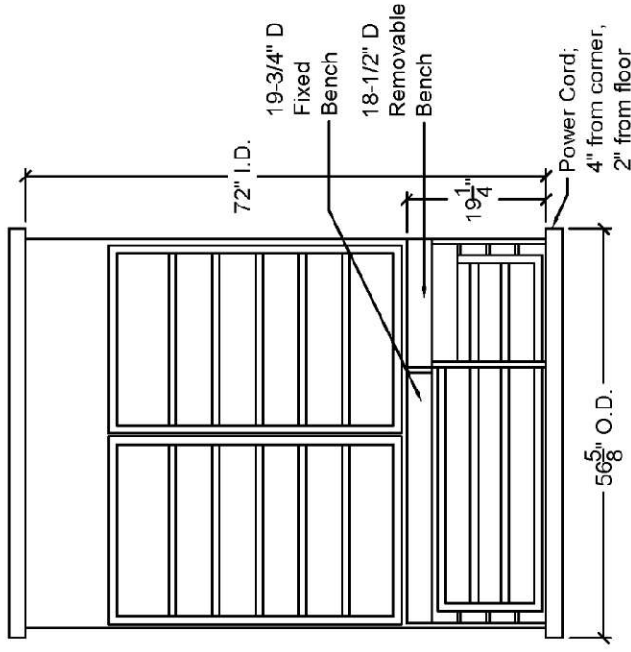

S-840 Specifications

Technical

20-amp 120v. Dedicated Plug-in
71-3/8"W x 56-5/8"D x 77"H
Weight (approx.) – 600 lbs

Construction

Clear Canadian Hemlock construction
CarbonFlex™ Low EMR/Low EF Heating System
"Pin-and-Hook" wall locking system

Warranty

IR Emitters – 5 Years
Wood Cabinet – 5 Years
Controls – 5 Years

Sauna Model:	S840
Version:	V4
P/N:	9804-035
Heater Model:	CarbonFlex IR
Control Type:	SL2-WiFi
Voltage:	120
Phase:	1
Amps:	120
Watts:	2400
Cord Length:	6'
Ext. Wood:	Canadian Hemlock
Int. Wood:	Canadian Hemlock
Door Type:	All-Glass Bronze Tint
Door Dimensions:	21-5/8"x70"
SQ. Footage:	25.1
CU. Footage:	150.6
Lighting Type:	Under Bench/Valance
Largest Panel Size:	56-5/8" x 76-1/2"
Drawing Rev. Date:	4-27-2022
Shipping Weight (Approx.):	675 lbs Palletized (in lbs)

* SAUNA360 reserves the right to make changes to these measurements from time to time without notice

EXTERIOR FRONT WALL

INTERIOR LEFT WALL

TOP DOWN VIEW (w/ Interior Measurements)

PHOTOGRAPHIC VIEW

Customer Approval: