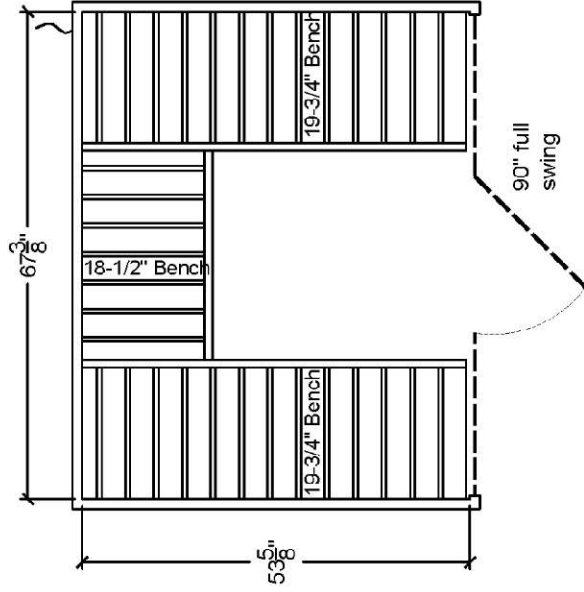

S-840 Specifications

Technical

20-amp 120v. Dedicated Plug-in
71-3/8"W x 56-5/8"D x 77"H
Weight (approx.) – 600 lbs

Construction

Clear Canadian Hemlock construction
CarbonFlex™ Low EMR/Low EF Heating System
"Pin-and-Hook" wall locking system

Warranty

IR Emitters – 5 Years
Wood Cabinet – 5 Years
Controls – 5 Years

Sauna Model:	S840
Version:	V4
P/N:	9804-035
Heater Model:	CarbonFlex IR
Control Type:	SL2-WiFi
Voltage:	120
Phase:	1
Amps:	120
Watts:	2400
Cord Length:	6'
Ext. Wood:	Canadian Hemlock
Int. Wood:	Canadian Hemlock
Door Type:	All-Glass Bronze Tint
Door Dimensions:	21-5/8"x70"
SQ. Footage:	25.1
CU. Footage:	150.6
Lighting Type:	Under Bench/Valance
Largest Panel Size:	56-5/8" x 76-1/2"
Drawing Rev. Date:	4-27-2022
Shipping Weight (Approx.):	675 lbs Palletized (in lbs)

* SAUNA360 reserves the right to make changes to these measurements from time to time without notice

EXTERIOR FRONT WALL

INTERIOR LEFT WALL

TOP DOWN VIEW (w/ Interior Measurements)

PHOTOGRAPHIC VIEW

Customer Approval: