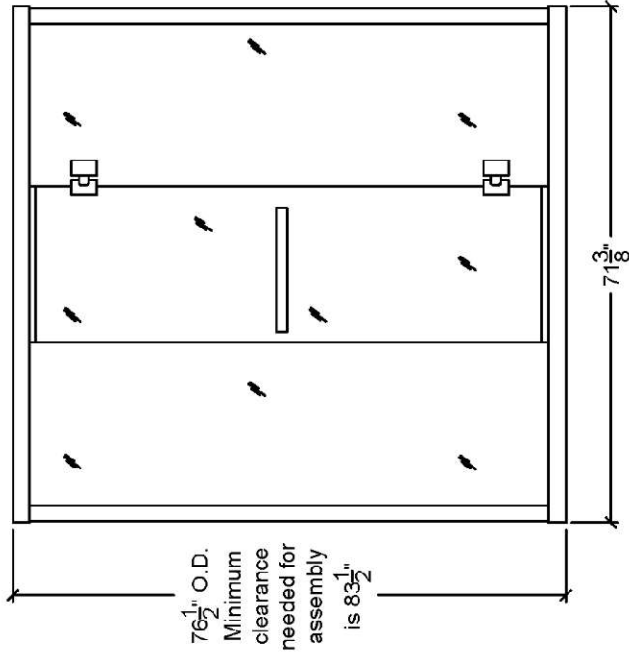

S-840 Specifications

Technical

20-amp 120v. Dedicated Plug-in
71-3/8"W x 56-5/8"D x 77"H
Weight (approx.) – 600 lbs

Construction

Clear Canadian Hemlock construction
CarbonFlex™ Low EMR/Low EF Heating System
"Pin-and-Hook" wall locking system

Warranty

IR Emitters – 5 Years
Wood Cabinet – 5 Years
Controls – 5 Years

Sauna Model:	S840
Version:	V4
P/N:	9804-035
Heater Model:	CarbonFlex IR
Control Type:	SL2-WiFi
Voltage:	120
Phase:	1
Amps:	120
Watts:	2400
Cord Length:	6'
Ext. Wood:	Canadian Hemlock
Int. Wood:	Canadian Hemlock
Door Type:	All-Glass Bronze Tint
Door Dimensions:	21-5/8"x70"
SQ. Footage:	25.1
CU. Footage:	150.6
Lighting Type:	Under Bench/Valance
Largest Panel Size:	56-5/8" x 76-1/2"
Drawing Rev. Date:	4-27-2022
Shipping Weight (Approx.):	675 lbs Palletized (in lbs)

* SAUNA360 reserves the right to make changes to these measurements from time to time without notice

EXTERIOR FRONT WALL

INTERIOR LEFT WALL

TOP DOWN VIEW (w/ Interior Measurements)

PHOTOGRAPHIC VIEW

Customer Approval: