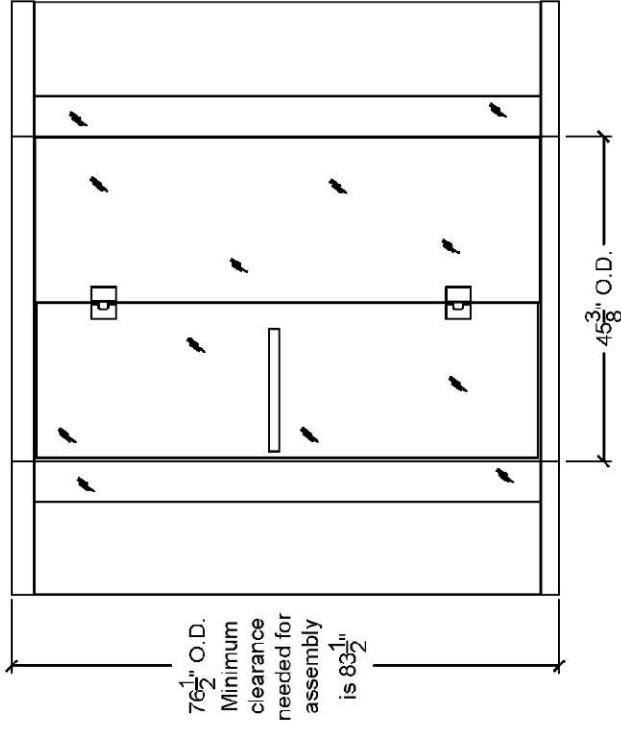

**S-880 Specifications**

**Technical**

20-amp 120v. Dedicated Plug-in  
58-5/8"W x 58-5/8"D x 76-1/2"H  
Weight (approx.) – 483 lbs

Rev. 08-04-22 RN

**Construction**

Clear Canadian Hemlock construction  
CarbonFlex™ Low EMR/Low EF Heating System  
"Pin-and-Hook" wall locking system

**3" clearance on sides of unit and 7" overhead clearance required for installation**

**Warranty**

IR Emitters – 5 Years  
Wood Cabinet – 5 Years  
Controls – 5 Years

Sauna Model:	S880c
Version:	V4
P/N:	9804-438
Heater Model:	CarbonFlex IR
Control Type:	SL2-WiFi
Voltage:	120
Phase:	1
Amps:	20
Watts:	2400
Cord Length:	6'
Ext. Wood:	Canadian Hemlock
Int. Wood:	Canadian Hemlock
Door Type:	All-Glass Bronze Tint
Door Dimensions:	21-5/8" x 70"
SQ. Footage:	18.3
CU. Footage:	109.8
Lighting Type:	Under Bench/Valance
Largest Panel Size:	58-5/8" x 76-1/2"
Drawing Rev. Date:	4-27-2022
Shipping Weight (Approx.):	558 lbs Palletized (in lbs)

\* SAUNA360 reserves the right to make changes to these measurements from time to time without notice

EXTERIOR FRONT WALL

INTERIOR BACK LEFT WALL

TOP DOWN VIEW (w/ Interior Measurements)

PHOTOGRAPHIC VIEW