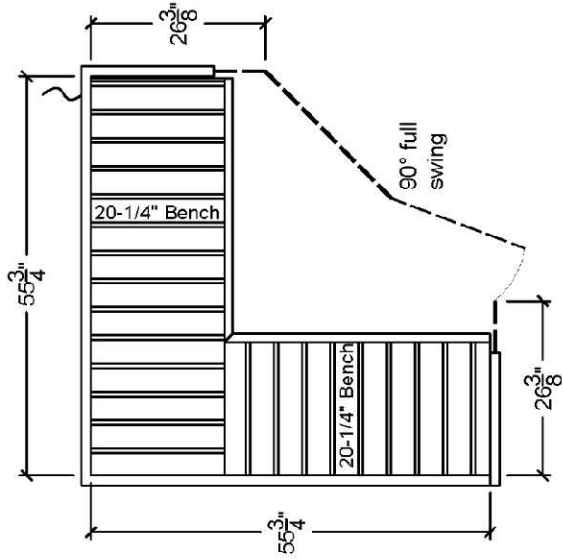

**S-880 Specifications**

**Technical**

20-amp 120v. Dedicated Plug-in  
58-5/8"W x 58-5/8"D x 76-1/2"H  
Weight (approx.) – 483 lbs

Rev. 08-04-22 RN

**Construction**

Clear Canadian Hemlock construction  
CarbonFlex™ Low EMR/Low EF Heating System  
"Pin-and-Hook" wall locking system

**3" clearance on sides of unit and 7" overhead clearance required for installation**

**Warranty**

IR Emitters – 5 Years  
Wood Cabinet – 5 Years  
Controls – 5 Years

Sauna Model:	S880c
Version:	V4
P/N:	9804-438
Heater Model:	CarbonFlex IR
Control Type:	SL2-WiFi
Voltage:	120
Phase:	1
Amps:	20
Watts:	2400
Cord Length:	6'
Ext. Wood:	Canadian Hemlock
Int. Wood:	Canadian Hemlock
Door Type:	All-Glass Bronze Tint
Door Dimensions:	21-5/8" x 70"
SQ. Footage:	18.3
CU. Footage:	109.8
Lighting Type:	Under Bench/Valance
Largest Panel Size:	58-5/8" x 76-1/2"
Drawing Rev. Date:	4-27-2022
Shipping Weight (Approx.):	558 lbs Palletized (in lbs)

\* SAUNA360 reserves the right to make changes to these measurements from time to time without notice

EXTERIOR FRONT WALL

INTERIOR BACK LEFT WALL

TOP DOWN VIEW (w/ Interior Measurements)

PHOTOGRAPHIC VIEW