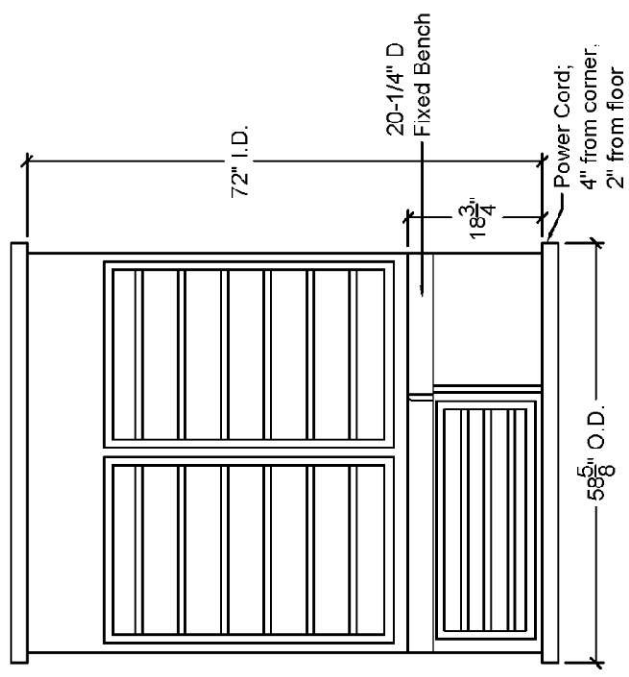

**S-880 Specifications**

**Technical**

20-amp 120v. Dedicated Plug-in  
58-5/8"W x 58-5/8"D x 76-1/2"H  
Weight (approx.) – 483 lbs

Rev. 08-04-22 RN

**Construction**

Clear Canadian Hemlock construction  
CarbonFlex™ Low EMR/Low EF Heating System  
"Pin-and-Hook" wall locking system

**3" clearance on sides of unit and 7" overhead clearance required for installation**

**Warranty**

IR Emitters – 5 Years  
Wood Cabinet – 5 Years  
Controls – 5 Years

Sauna Model:	S880c
Version:	V4
P/N:	9804-438
Heater Model:	CarbonFlex IR
Control Type:	SL2-WiFi
Voltage:	120
Phase:	1
Amps:	20
Watts:	2400
Cord Length:	6'
Ext. Wood:	Canadian Hemlock
Int. Wood:	Canadian Hemlock
Door Type:	All-Glass Bronze Tint
Door Dimensions:	21-5/8" x 70"
SQ. Footage:	18.3
CU. Footage:	109.8
Lighting Type:	Under Bench/Valance
Largest Panel Size:	58-5/8" x 76-1/2"
Drawing Rev. Date:	4-27-2022
Shipping Weight (Approx.):	558 lbs Palletized (in lbs)

\* SAUNA360 reserves the right to make changes to these measurements from time to time without notice

EXTERIOR FRONT WALL

INTERIOR BACK LEFT WALL

TOP DOWN VIEW (w/ Interior Measurements)

PHOTOGRAPHIC VIEW