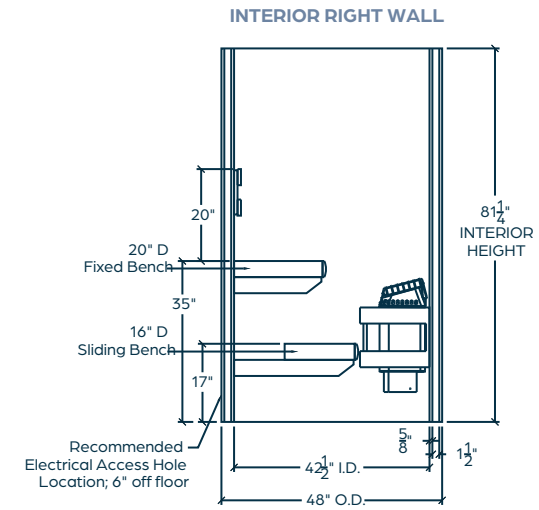

Weight: ~695 lbs.

Electrical:

Wired direct to electrical panel; must be made by a licensed electrician in accordance with the National Electrical Code and local regulations.

CONSTRUCTION

Interior: Nordic White Spruce

Benches/Backrest: Clear Aspen or Abachi

Flooring: Not Included, Upgrade Available

Finnish-engineered heating system

"Pin & Hook" wall attachment system

3" side and 5" overhead clearance required for installation

finnleo

Notes:

Dealer Contact Information:

NorthStar 46 Indoor Sauna

FREESTANDING SAUNA

Version: V2
 Part Number: 9630-2256
 Heater Model: Designer SL2 4.5 kW
 Control Type: SL2-WiFi
 Voltage: 240

Phase: 1
 Amps: 20
 Watts: 4800
 Ext. Wood: Nordic White Spruce
 Int. Wood: Nordic White Spruce

Cord Length: N/A
 Door Type: All-Glass Bronze Tint
 Door Dimensions: 24"x72"
 SQ. Footage: 19.6
 CU. Footage: 133.3

Lighting Type: In-Backrest LED
 Largest Panel Size: 46 3/4"x77 1/4"
 Drawing Rev. Date: 12-6-2023
 Shipping Weight (Palletized): ~895 lbs.