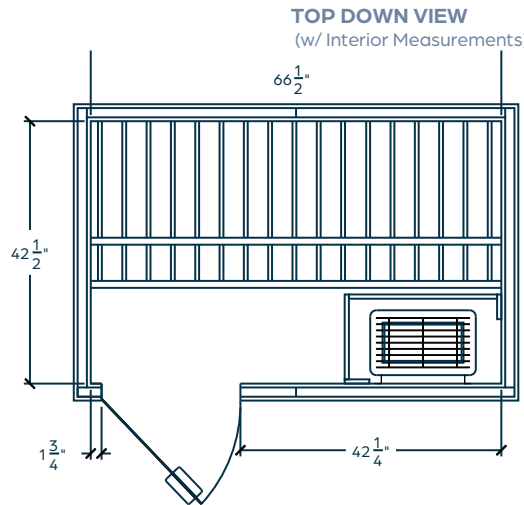

Weight: ~695 lbs.

Electrical:

Wired direct to electrical panel; must be made by a licensed electrician in accordance with the National Electrical Code and local regulations.

CONSTRUCTION

Interior: Nordic White Spruce

Benches/Backrest: Clear Aspen or Abachi

Flooring: Not Included, Upgrade Available

Finnish-engineered heating system

"Pin & Hook" wall attachment system

3" side and 5" overhead clearance required for installation

finnleo

Notes:

Dealer Contact Information:

NorthStar 46 Indoor Sauna

FREESTANDING SAUNA

Version: V2
 Part Number: 9630-2256
 Heater Model: Designer SL2 4.5 kW
 Control Type: SL2-WiFi
 Voltage: 240

Phase: 1
 Amps: 20
 Watts: 4800
 Ext. Wood: Nordic White Spruce
 Int. Wood: Nordic White Spruce

Cord Length: N/A
 Door Type: All-Glass Bronze Tint
 Door Dimensions: 24"x72"
 SQ. Footage: 19.6
 CU. Footage: 133.3

Lighting Type: In-Backrest LED
 Largest Panel Size: 46 3/4"x77 1/4"
 Drawing Rev. Date: 12-6-2023
 Shipping Weight (Palletized): ~895 lbs.