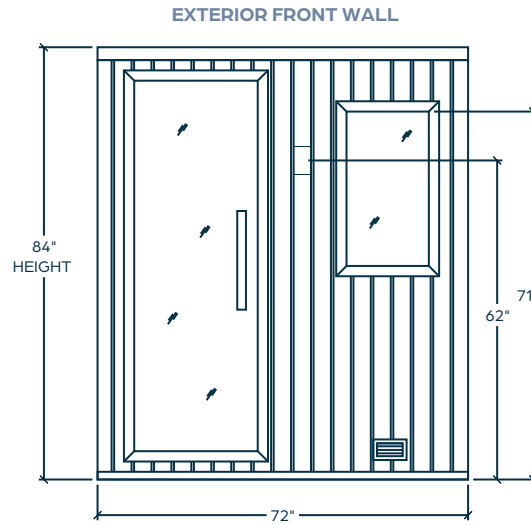

finnleo

Notes:

Dealer Contact Information:

NorthStar 46 Indoor Sauna

FREESTANDING SAUNA

Version: V2
Part Number: 9630-2256
Heater Model: Designer SL2 4.5 kW
Control Type: SL2-WiFi
Voltage: 240

Phase: 1
Amps: 20
Watts: 4800
Ext. Wood: Nordic White Spruce
Int. Wood: Nordic White Spruce

Cord Length: N/A
Door Type: All-Glass Bronze Tint
Door Dimensions: 24"x72"
SQ. Footage: 19.6
CU. Footage: 133.3

Lighting Type: In-Backrest LED
Largest Panel Size: 46 3/4"x77 1/4"
Drawing Rev. Date: 12-6-2023
Shipping Weight (Palletized): ~895 lbs.