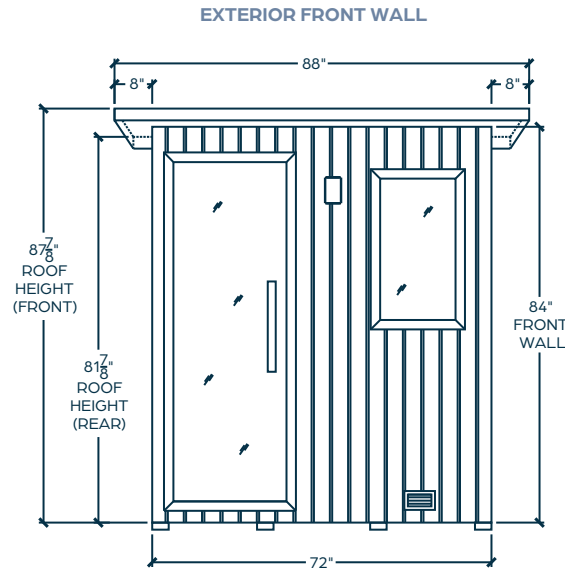

Notes:

Sauna exterior must be finished with approved paint or stain (not included) immediately after installation.

Dealer Contact Information:

NorthStar 46 Outdoor Sauna

FREESTANDING SAUNA

Version: V2
Part Number: 9630-2246
Heater Model: Designer SL2 4.5 kW
Control Type: SL2-WiFi
Voltage: 240

Phase: 1
Amps: 17.5
Watts: 2100
Ext. Wood: Nordic White Spruce
Int. Wood: Nordic White Spruce

Cord Length: N/A
Door Type: All-Glass, Bronze Tint
Door Dimensions: 24"x72"
SQ. Footage: 19.6
CU. Footage: 124

Lighting Type: In-Backrest LED
Largest Panel Size: 43 3/4"x 78 5/16"
Drawing Rev. Date: 2-8-2024
Shipping Weight (Palletized): ~1380 lbs.