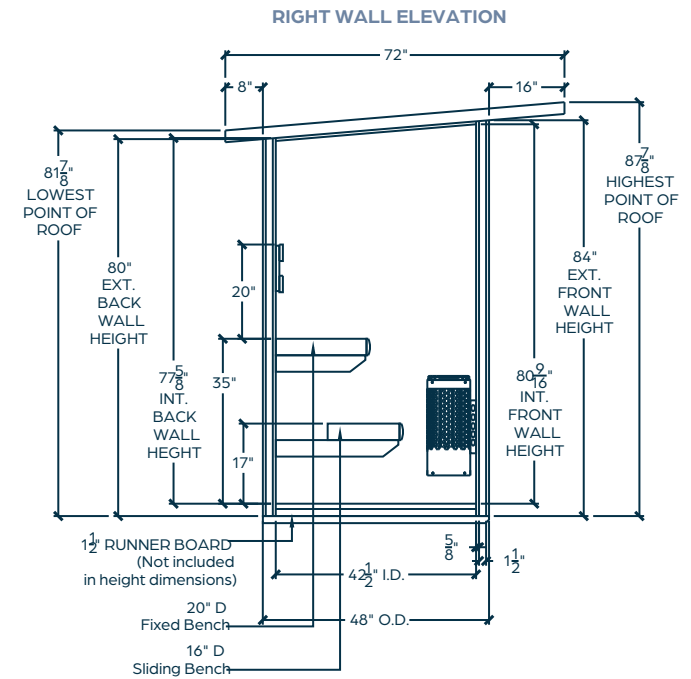

Notes:

Sauna exterior must be finished with approved paint or stain (not included) immediately after installation.

Dealer Contact Information:

NorthStar 46 Outdoor Sauna

FREESTANDING SAUNA

Version: V2
Part Number: 9630-2246
Heater Model: Designer SL2 4.5 kW
Control Type: SL2-WiFi
Voltage: 240

Phase: 1
Amps: 17.5
Watts: 2100
Ext. Wood: Nordic White Spruce
Int. Wood: Nordic White Spruce

Cord Length: N/A
Door Type: All-Glass, Bronze Tint
Door Dimensions: 24"x72"
SQ. Footage: 19.6
CU. Footage: 124

Lighting Type: In-Backrest LED
Largest Panel Size: 43 3/4"x 78 5/16"
Drawing Rev. Date: 2-8-2024
Shipping Weight (Palletized): ~1380 lbs.