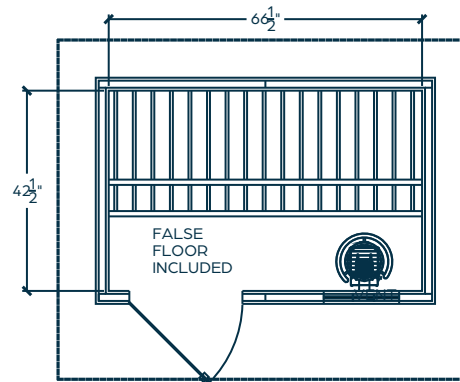

TOP DOWN VIEW
(w/ Interior Measurements)

Notes:

Sauna exterior must be finished with approved paint or stain (not included) immediately after installation.

Dealer Contact Information:

NorthStar 46 Outdoor Sauna

FREESTANDING SAUNA

Version: V2
Part Number: 9630-2246
Heater Model: Designer SL2 4.5 kW
Control Type: SL2-WiFi
Voltage: 240

Phase: 1
Amps: 17.5
Watts: 2100
Ext. Wood: Nordic White Spruce
Int. Wood: Nordic White Spruce

Cord Length: N/A
Door Type: All-Glass, Bronze Tint
Door Dimensions: 24"x72"
SQ. Footage: 19.6
CU. Footage: 124

Lighting Type: In-Backrest LED
Largest Panel Size: 43 3/4"x 78 5/16"
Drawing Rev. Date: 2-8-2024
Shipping Weight (Palletized): ~1380 lbs.