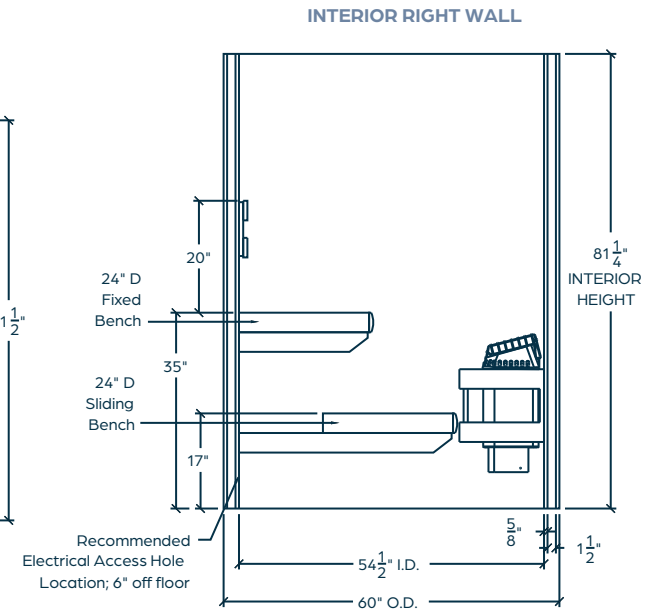

Dimensions:

72" W x 84" H x 60" D

Weight: ~750 lbs.

Electrical:

Wired direct to electrical panel; must be made by a licensed electrician in accordance with the National Electrical Code and local regulations.

CONSTRUCTION

Interior: Nordic White Spruce

Benches/Backrest: Clear Aspen or Abachi

Flooring: Not Included, Upgrade Available

Finnish-engineered heating system

"Pin & Hook" wall attachment system

3" side and 5" overhead clearance required for installation

Notes:

Dealer Contact Information:

NorthStar 56 Indoor Sauna

Version: V2
 Part Number: 9630-2258
 Heater Model: Designer SL2 4.5 kW
 Control Type: SL2-WiFi
 Voltage: 240

Phase: 1
 Amps: 20
 Watts: 4800
 Ext. Wood: Nordic White Spruce
 Int. Wood: Nordic White Spruce

Cord Length: N/A
 Door Type: All-Glass, Bronze Tint
 Door Dimensions: 24"x72"
 SQ. Footage: 25.2
 CU. Footage: 171.4

FREESTANDING SAUNA

Lighting Type: In-Backrest LED
 Largest Panel Size: 33 7/8"x 77 1/4"
 Drawing Rev. Date: 12-6-2023
 Shipping Weight (Palletized): ~950 lbs.