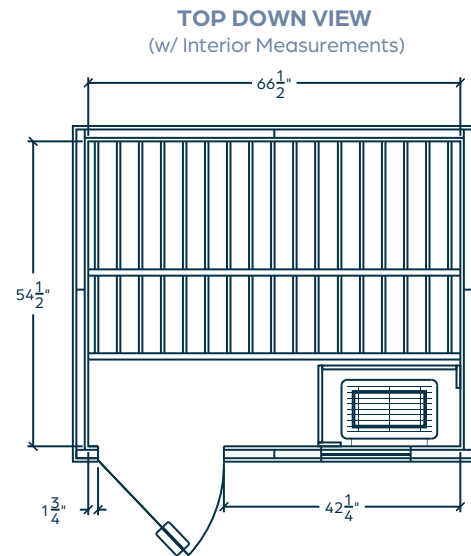

Dimensions:

72" W x 84" H x 60" D

Weight: ~750 lbs.

Electrical:

Wired direct to electrical panel; must be made by a licensed electrician in accordance with the National Electrical Code and local regulations.

Notes:

Dealer Contact Information:

NorthStar 56 Indoor Sauna

Version: V2
 Part Number: 9630-2258
 Heater Model: Designer SL2 4.5 kW
 Control Type: SL2-WiFi
 Voltage: 240

Phase: 1
 Amps: 20
 Watts: 4800
 Ext. Wood: Nordic White Spruce
 Int. Wood: Nordic White Spruce

Cord Length: N/A
 Door Type: All-Glass, Bronze Tint
 Door Dimensions: 24"x72"
 SQ. Footage: 25.2
 CU. Footage: 171.4

FREESTANDING SAUNA

Lighting Type: In-Backrest LED
 Largest Panel Size: 33 7/8"x 77 1/4"
 Drawing Rev. Date: 12-6-2023
 Shipping Weight (Palletized): ~950 lbs.