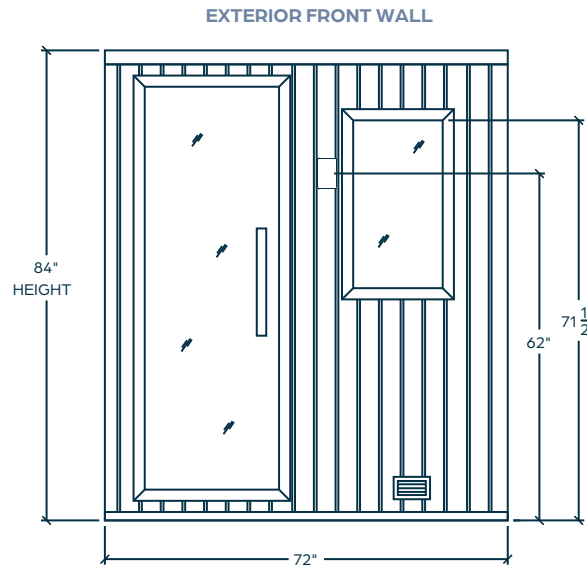

Notes:

Dealer Contact Information:

NorthStar 56 Indoor Sauna

Version: V2
Part Number: 9630-2258
Heater Model: Designer SL2 4.5 kW
Control Type: SL2-WiFi
Voltage: 240

Phase: 1
Amps: 20
Watts: 4800
Ext. Wood: Nordic White Spruce
Int. Wood: Nordic White Spruce

Cord Length: N/A
Door Type: All-Glass, Bronze Tint
Door Dimensions: 24"x72"
SQ. Footage: 25.2
CU. Footage: 171.4

FREESTANDING SAUNA

Lighting Type: In-Backrest LED
Largest Panel Size: 33 7/8"x 77 1/4"
Drawing Rev. Date: 12-6-2023
Shipping Weight (Palletized): ~950 lbs.