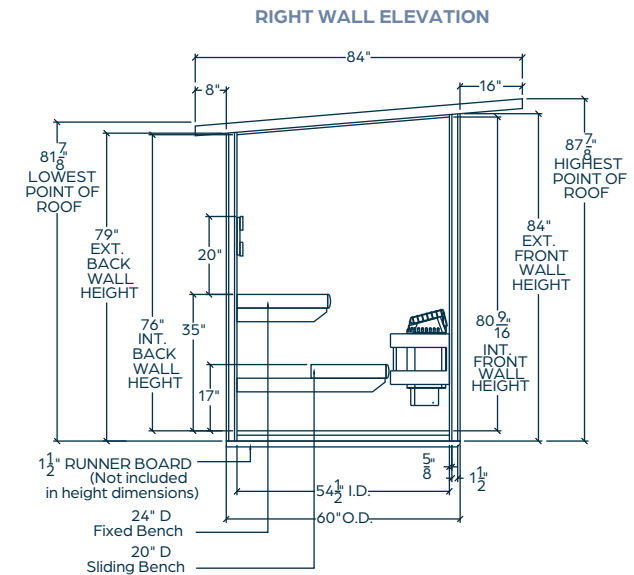

Notes:

Sauna exterior must be finished with approved paint or stain (not included) immediately after installation.

Dealer Contact Information:

NorthStar 56 Outdoor Sauna

FREESTANDING SAUNA

Version: V2
Part Number: 9630-22
Heater Model: Designer SL2 6.0 kW
Control Type: SL2-WiFi
Voltage: 240

Phase: 1
Amps: 20
Watts: 4800
Ext. Wood: Nordic White Spruce
Int. Wood: Nordic White Spruce

Cord Length: N/A
Door Type: All-Glass, Bronze Tint
Door Dimensions: 24"x72"
SQ. Footage: 25.2
CU. Footage: 163.7

Lighting Type: In-Backrest LED
Largest Panel Size: 33 3/8"x 78 5/16"
Drawing Rev. Date: 12-6-2023
Shipping Weight (Palletized): ~1550 lbs.