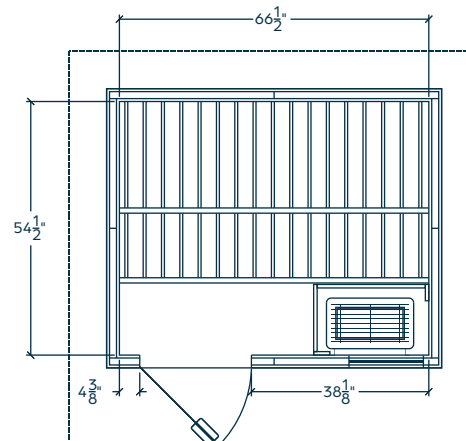

TOP DOWN VIEW
(w/ Interior Measurements)