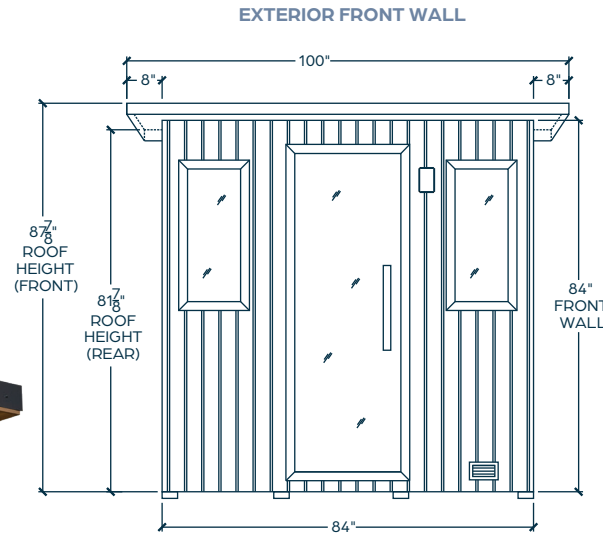

Notes:

Sauna exterior must be finished with approved paint or stain (not included) immediately after installation.

Dealer Contact Information:

NorthStar 56 Outdoor Sauna

FREESTANDING SAUNA

Version: V2
Part Number: 9630-22
Heater Model: Designer SL2 6.0 kW
Control Type: SL2-WiFi
Voltage: 240

Phase: 1
Amps: 20
Watts: 4800
Ext. Wood: Nordic White Spruce
Int. Wood: Nordic White Spruce

Cord Length: N/A
Door Type: All-Glass, Bronze Tint
Door Dimensions: 24"x72"
SQ. Footage: 25.2
CU. Footage: 163.7

Lighting Type: In-Backrest LED
Largest Panel Size: 33 3/8"x 78 5/16"
Drawing Rev. Date: 12-6-2023
Shipping Weight (Palletized): ~1550 lbs.