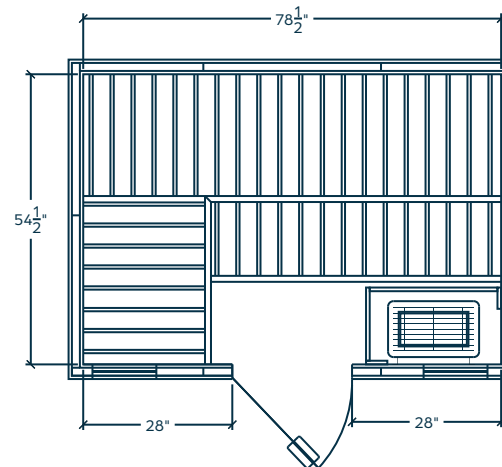

Notes:

Dealer Contact Information:

NorthStar 57 Indoor Sauna

FREESTANDING SAUNA

Version: V2
 Part Number: 9630-2257
 Heater Model: Designer SL2 6.0 kW
 Control Type: SL2-WiFi
 Voltage: 240

Phase: 1
 Amps: 20
 Watts: 4800
 Ext. Wood: Nordic White Spruce
 Int. Wood: Nordic White Spruce