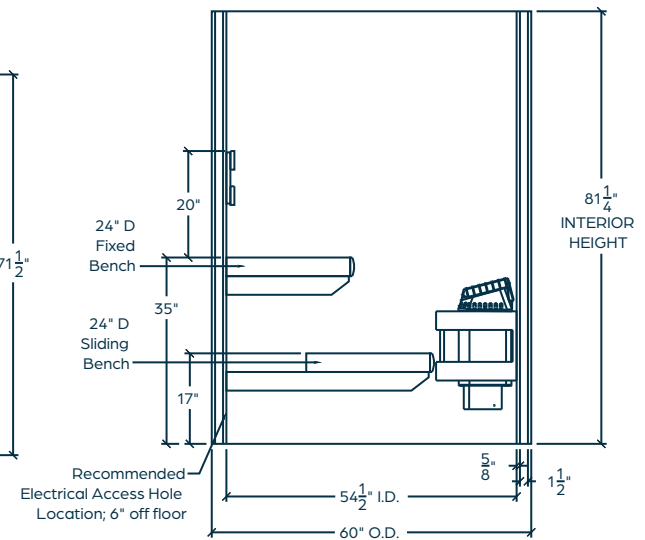

INTERIOR RIGHT WALL