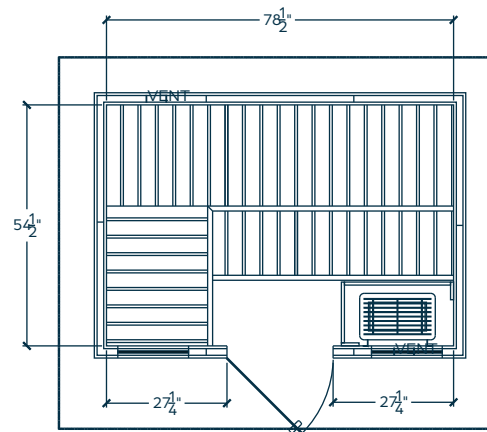

TOP DOWN VIEW
(w/ Interior Measurements)