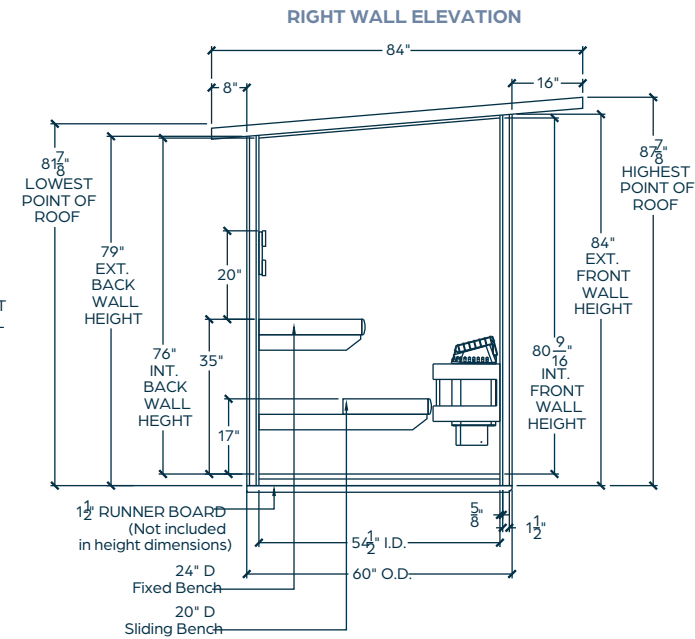

Dimensions: 84" W x 84" H x 60" D

w/Roof at largest dimensions:
100" W x 88 7/8" H x 84" D

Weight: ~1470 lbs.

Electrical:

Wired direct to electrical panel; must be made by a licensed electrician in accordance with the National Electrical Code and local regulations.

TOP DOWN VIEW
(w/ Interior Measurements)

Notes:

Sauna exterior must be finished with approved paint or stain (not included) immediately after installation.

Dealer Contact Information:

NorthStar 57 Outdoor Sauna