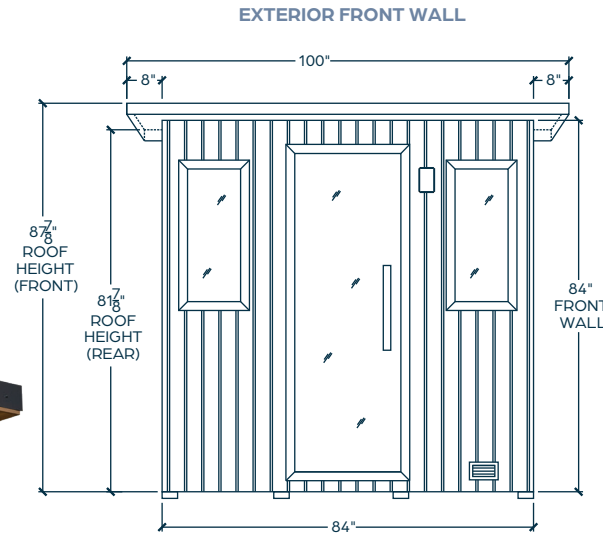

Notes:

Sauna exterior must be finished with approved paint or stain (not included) immediately after installation.

Dealer Contact Information:

NorthStar 57 Outdoor Sauna

FREESTANDING SAUNA

Version: V2
Part Number: 9630-2247
Heater Model: Designer SL2 6.0 kW
Control Type: SL2-WiFi
Voltage: 240

Phase: 1
Amps: 20
Watts: 4800
Ext. Wood: Nordic White Spruce
Int. Wood: Nordic White Spruce

Cord Length: N/A
Door Type: All-Glass, Bronze Tint
Door Dimensions: 24"x72"
SQ. Footage: 29.7
CU. Footage: 183.6

Lighting Type: In-Backrest LED
Largest Panel Size: 33 3/8"x 78 5/16"
Drawing Rev. Date: 12-6-2023
Shipping Weight (Palletized): ~1670 lbs.